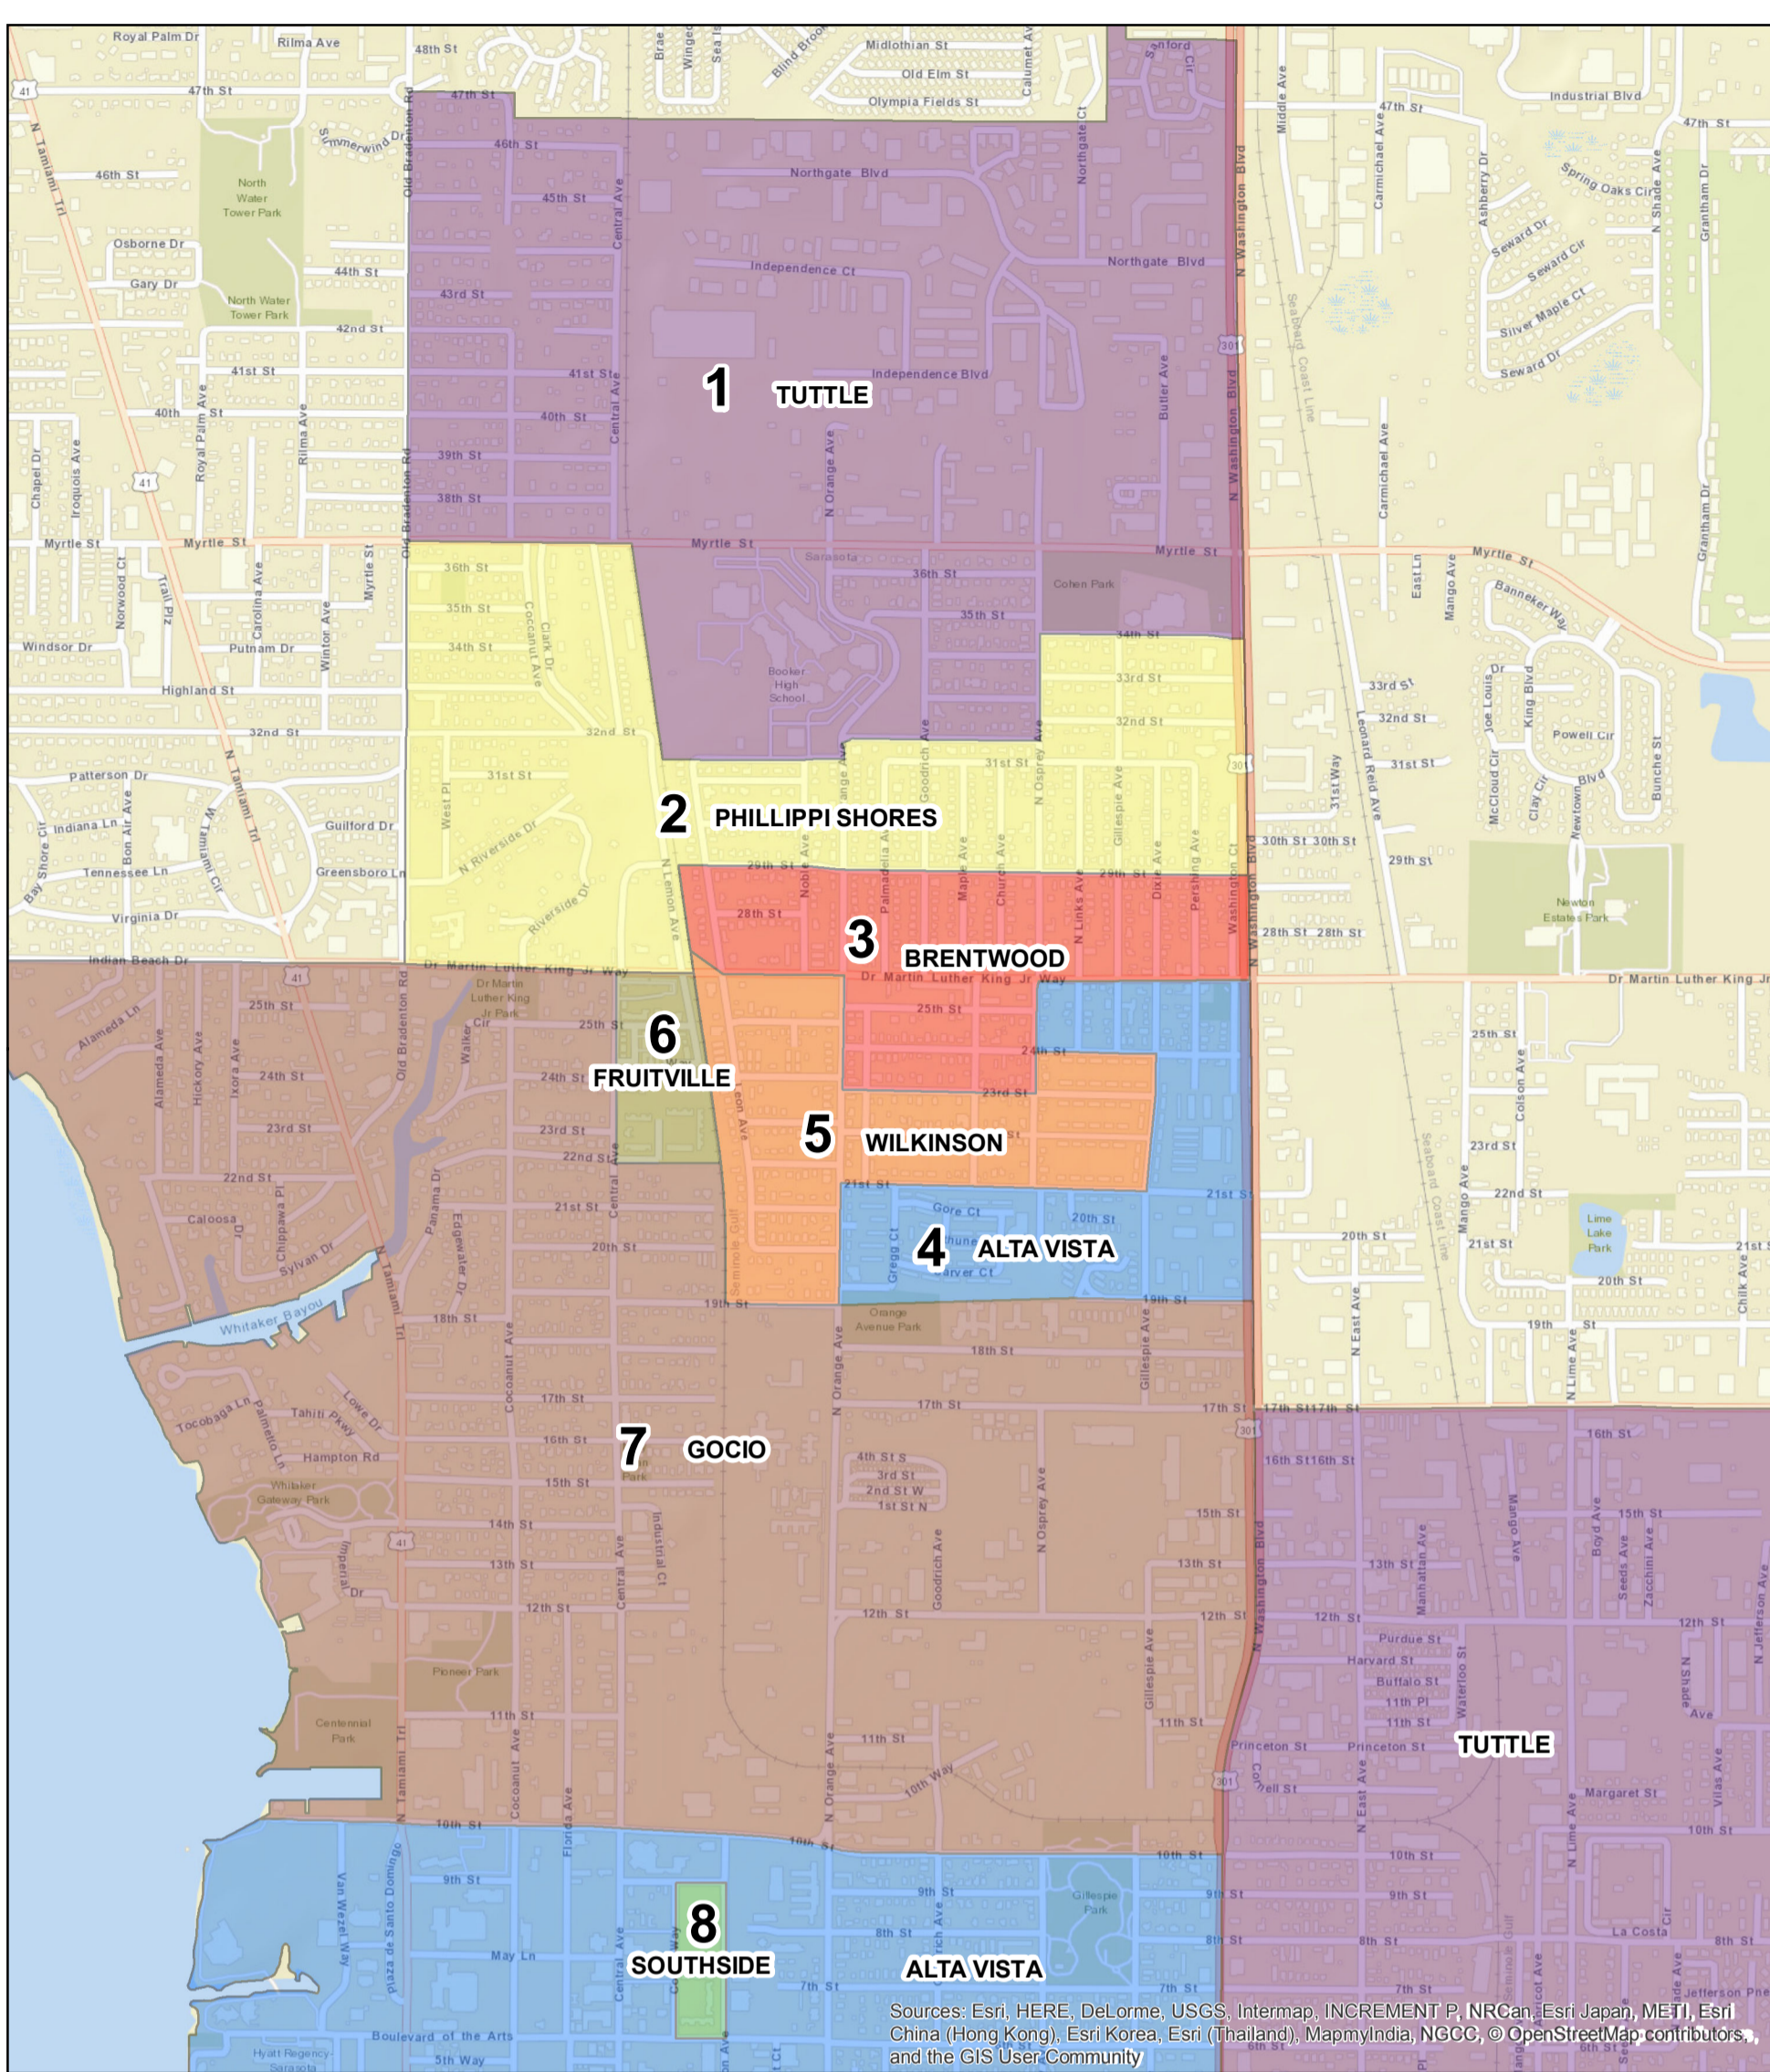

Elementary School Zones

Inset Elementary School Zones

1. Tuttle
2. Phillippi Shores
3. Brentwood
4. Alta Vista
5. Wilkinson
6. Fruitville
7. Gocio
8. Southside

Created by Diane Cominotti - Planning Department - February 2018

Sources: Esri, HERE, DeLorme, USGS, Intermap, INCREMENT P, NRCan, Esri Japan, METI, Esri China (Hong Kong), Esri Korea, Esri (Thailand), Mapbox, Swatch, © OpenStreetMap contributors, and the GIS User Community