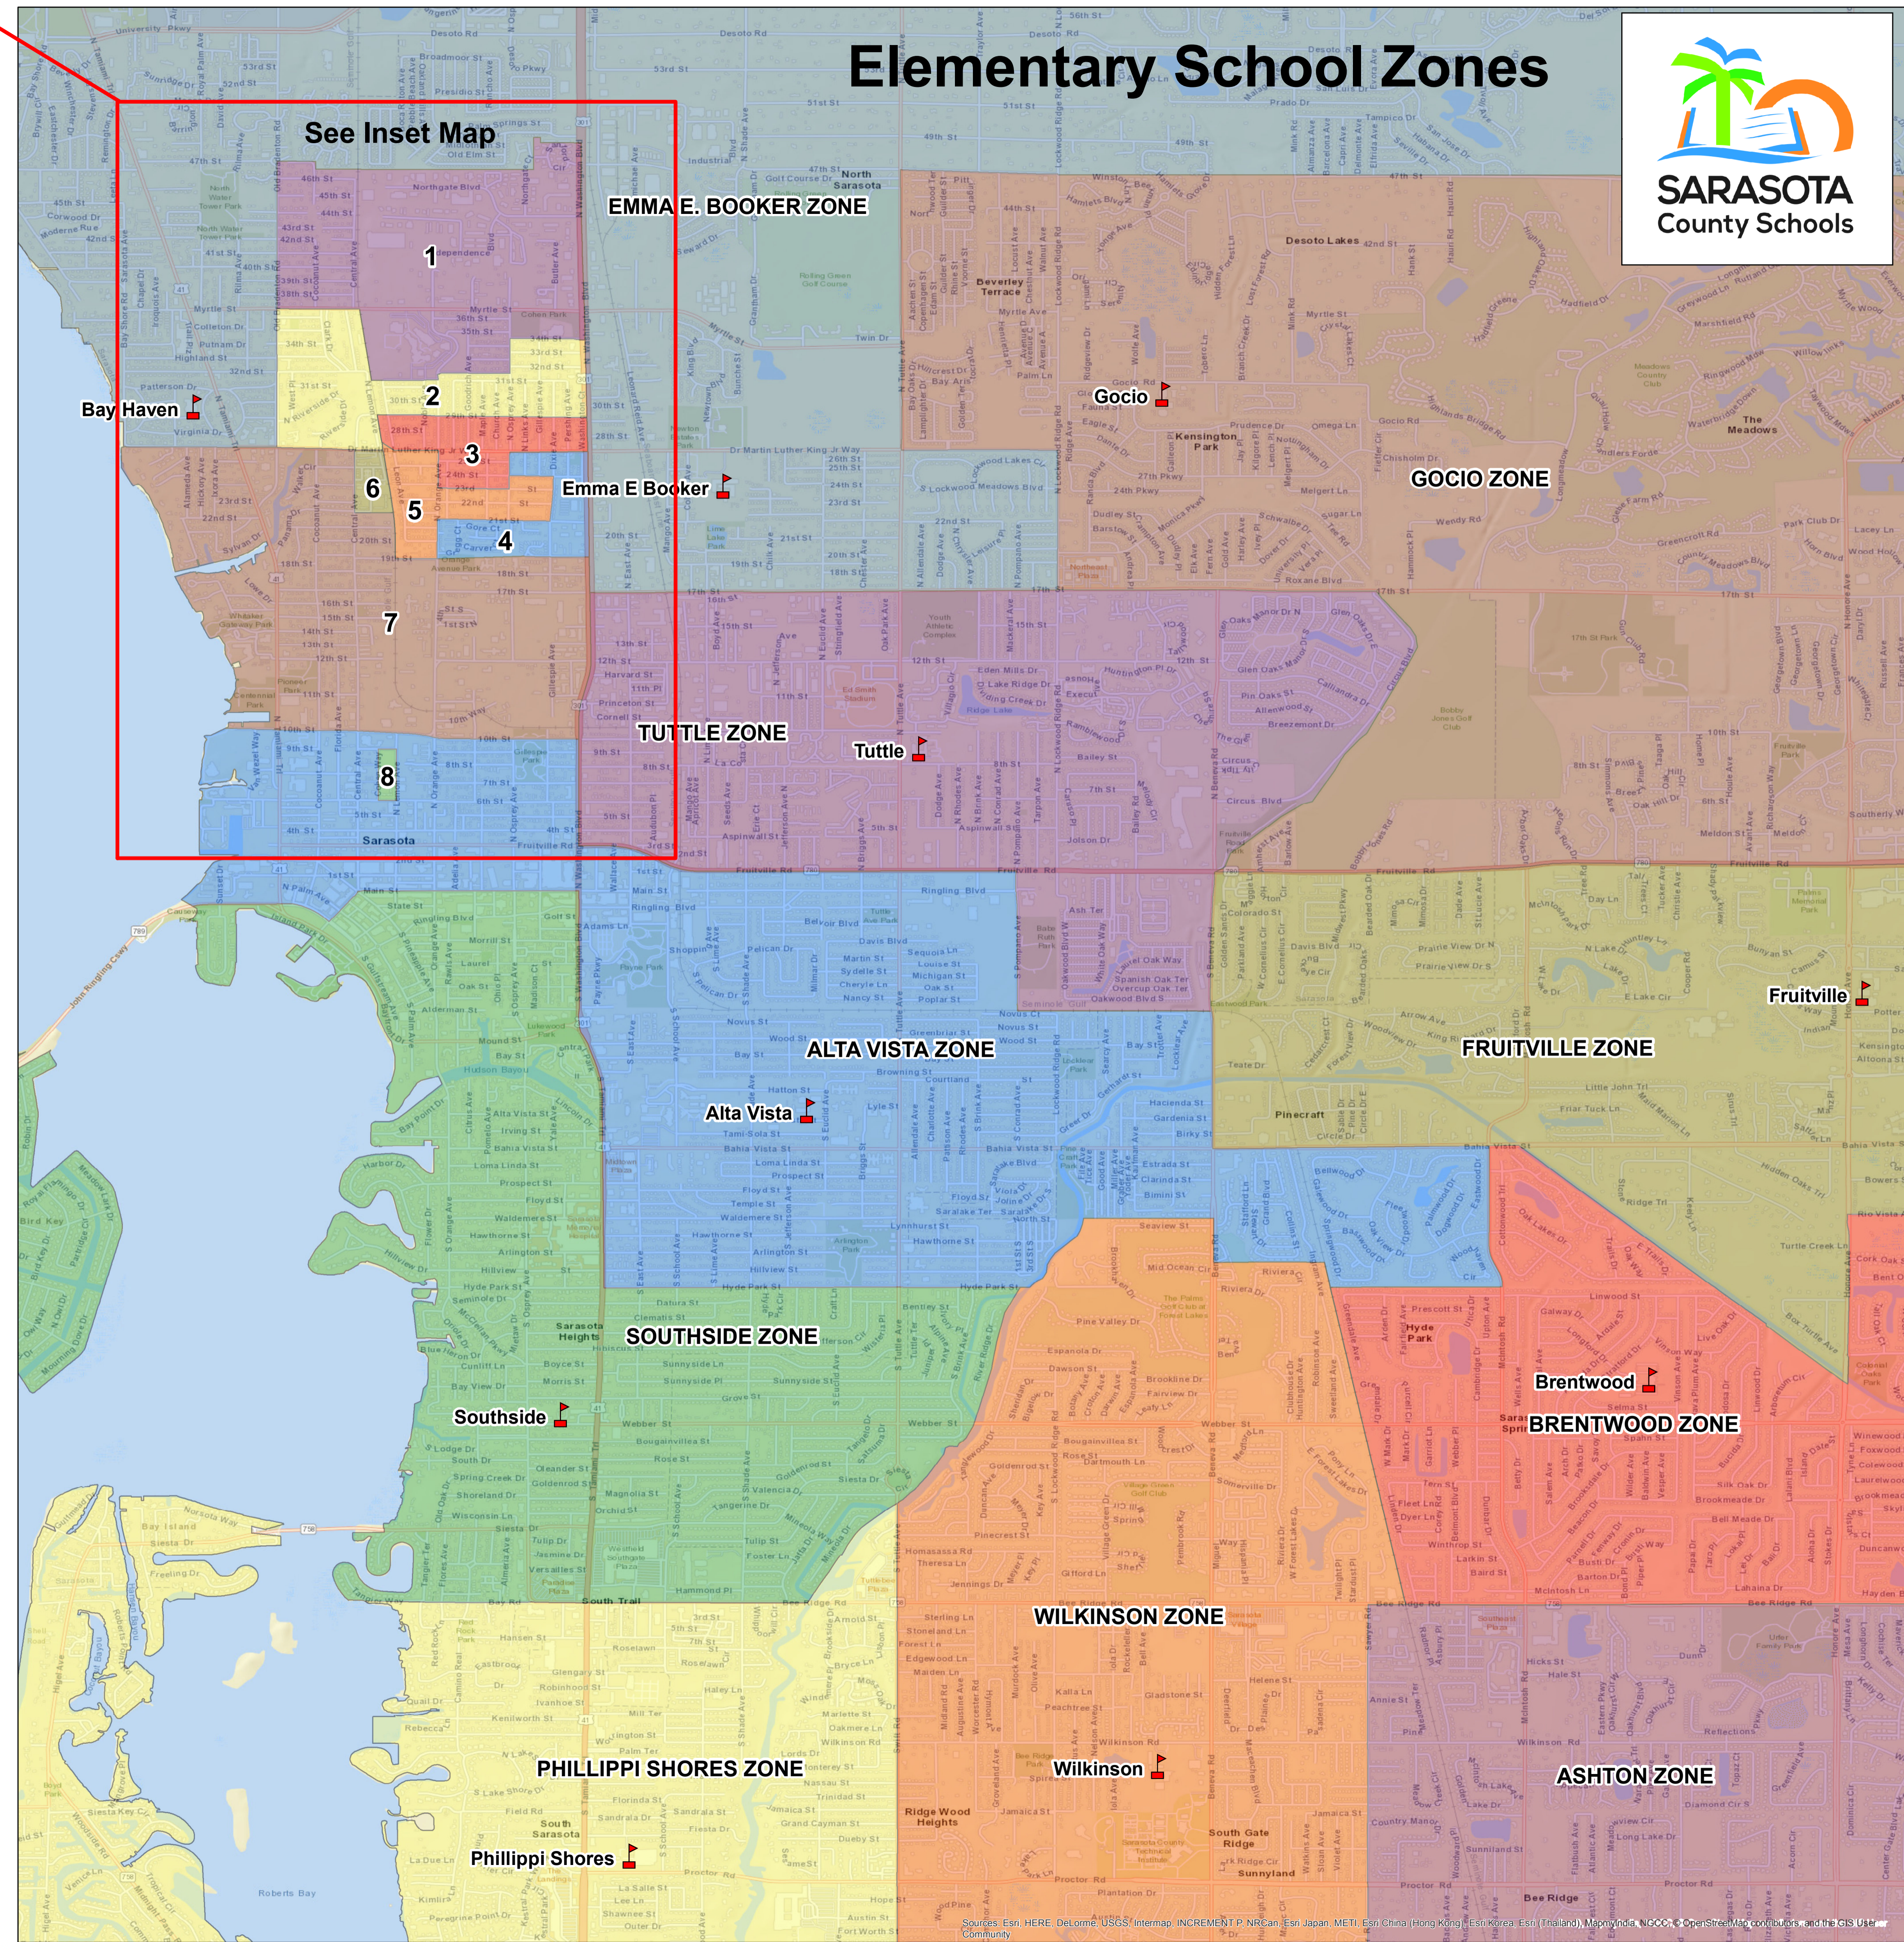

Elementary School Zones

Inset Elementary School Zones

1. Tuttle
2. Phillippi Shores
3. Brentwood
4. Alta Vista
5. Wilkinson
6. Fruitville
7. Gocio
8. Southside

Created by Diane Cominotti - Planning Department - February 2018

Sources: Esri, HERE, DeLorme, USGS, Intermap, INCREMENT P, NRCan, Esri Japan, METI, Esri China (Hong Kong), Esri Korea, Esri (Thailand), Mapbox, Swatch, © OpenStreetMap contributors, and the GIS User Community